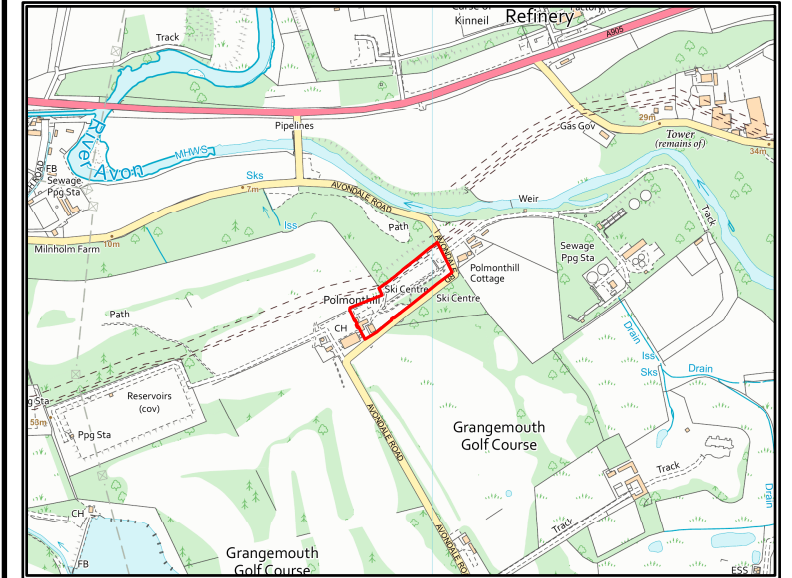

# Falkirk Council

LOCATION PLAN

scale: 1:12,500

Subject:

## Polmonthill Ski Centre

Area: 9640 sqm (2.38 acres) or thereby.

Scale:  
1:1,250

Plan No:  
3242

Date:  
15.8.2024

### Place Services

Falkirk Stadium, 4 Stadium Way, Falkirk, FK2 9EE

 Site Boundary

© Crown copyright and database rights 2024 Ordnance Survey 0000851917. You are permitted to use this data solely to enable you to respond to, or interact with, the organisation that provided you with the data. You are not permitted to copy, sub-licence, distribute or sell any of this data to third parties in any form.