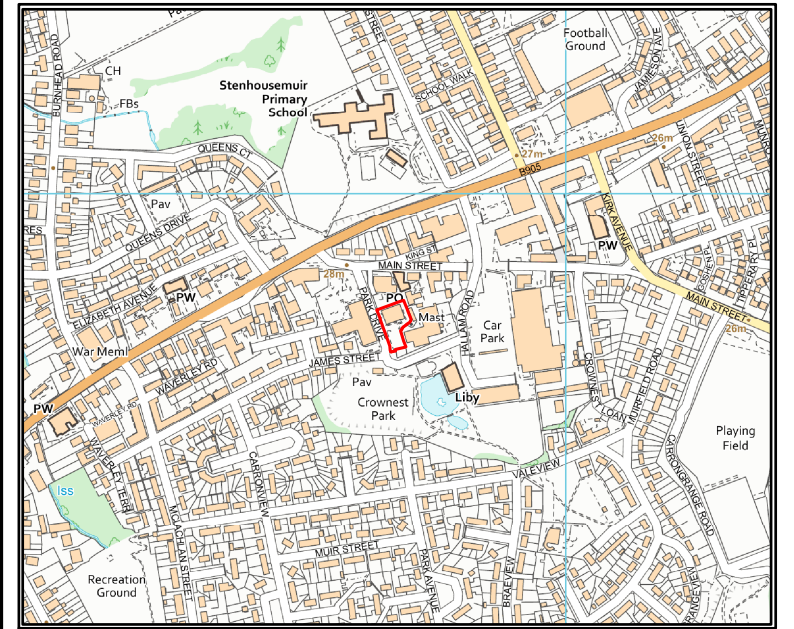

FALKIRK COUNCIL

LOCATION PLAN scale: 1:10,000

Subject:
Tryst Community Centre, Stenhousemuir

Area:	1754 sqm (0.43 acre)	or thereby.	
Scale:	1:500	Date:	
Plan No:	3206		

Place Services
 Falkirk Stadium, 4 Stadium Way, Falkirk, FK2 9EE