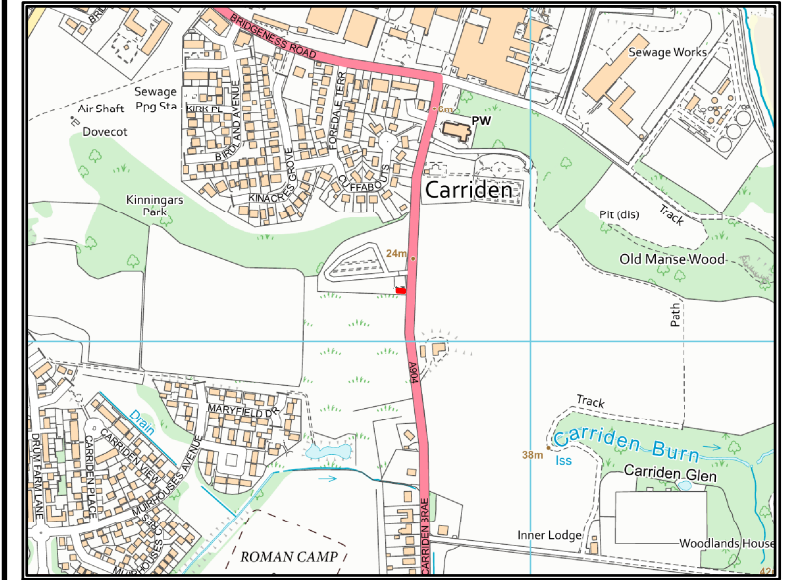

Falkirk Council

LOCATION PLAN

scale: 1:10,000

Subject: **New Carriden Bothy,
Carriden Brae, Bo'ness**

Area:		or thereby.		
Scale:	Plan No:	Date:		
1:500	3243	19.8.2024		

Place Services
Falkirk Stadium, 4 Stadium Way, Falkirk, FK2 9EE

© Crown copyright and database rights 2024 Ordnance Survey 0000851917. You are permitted to use this data solely to enable you to respond to, or interact with, the organisation that provided you with the data. You are not permitted to copy, sub-licence, distribute or sell any of this data to third parties in any form.