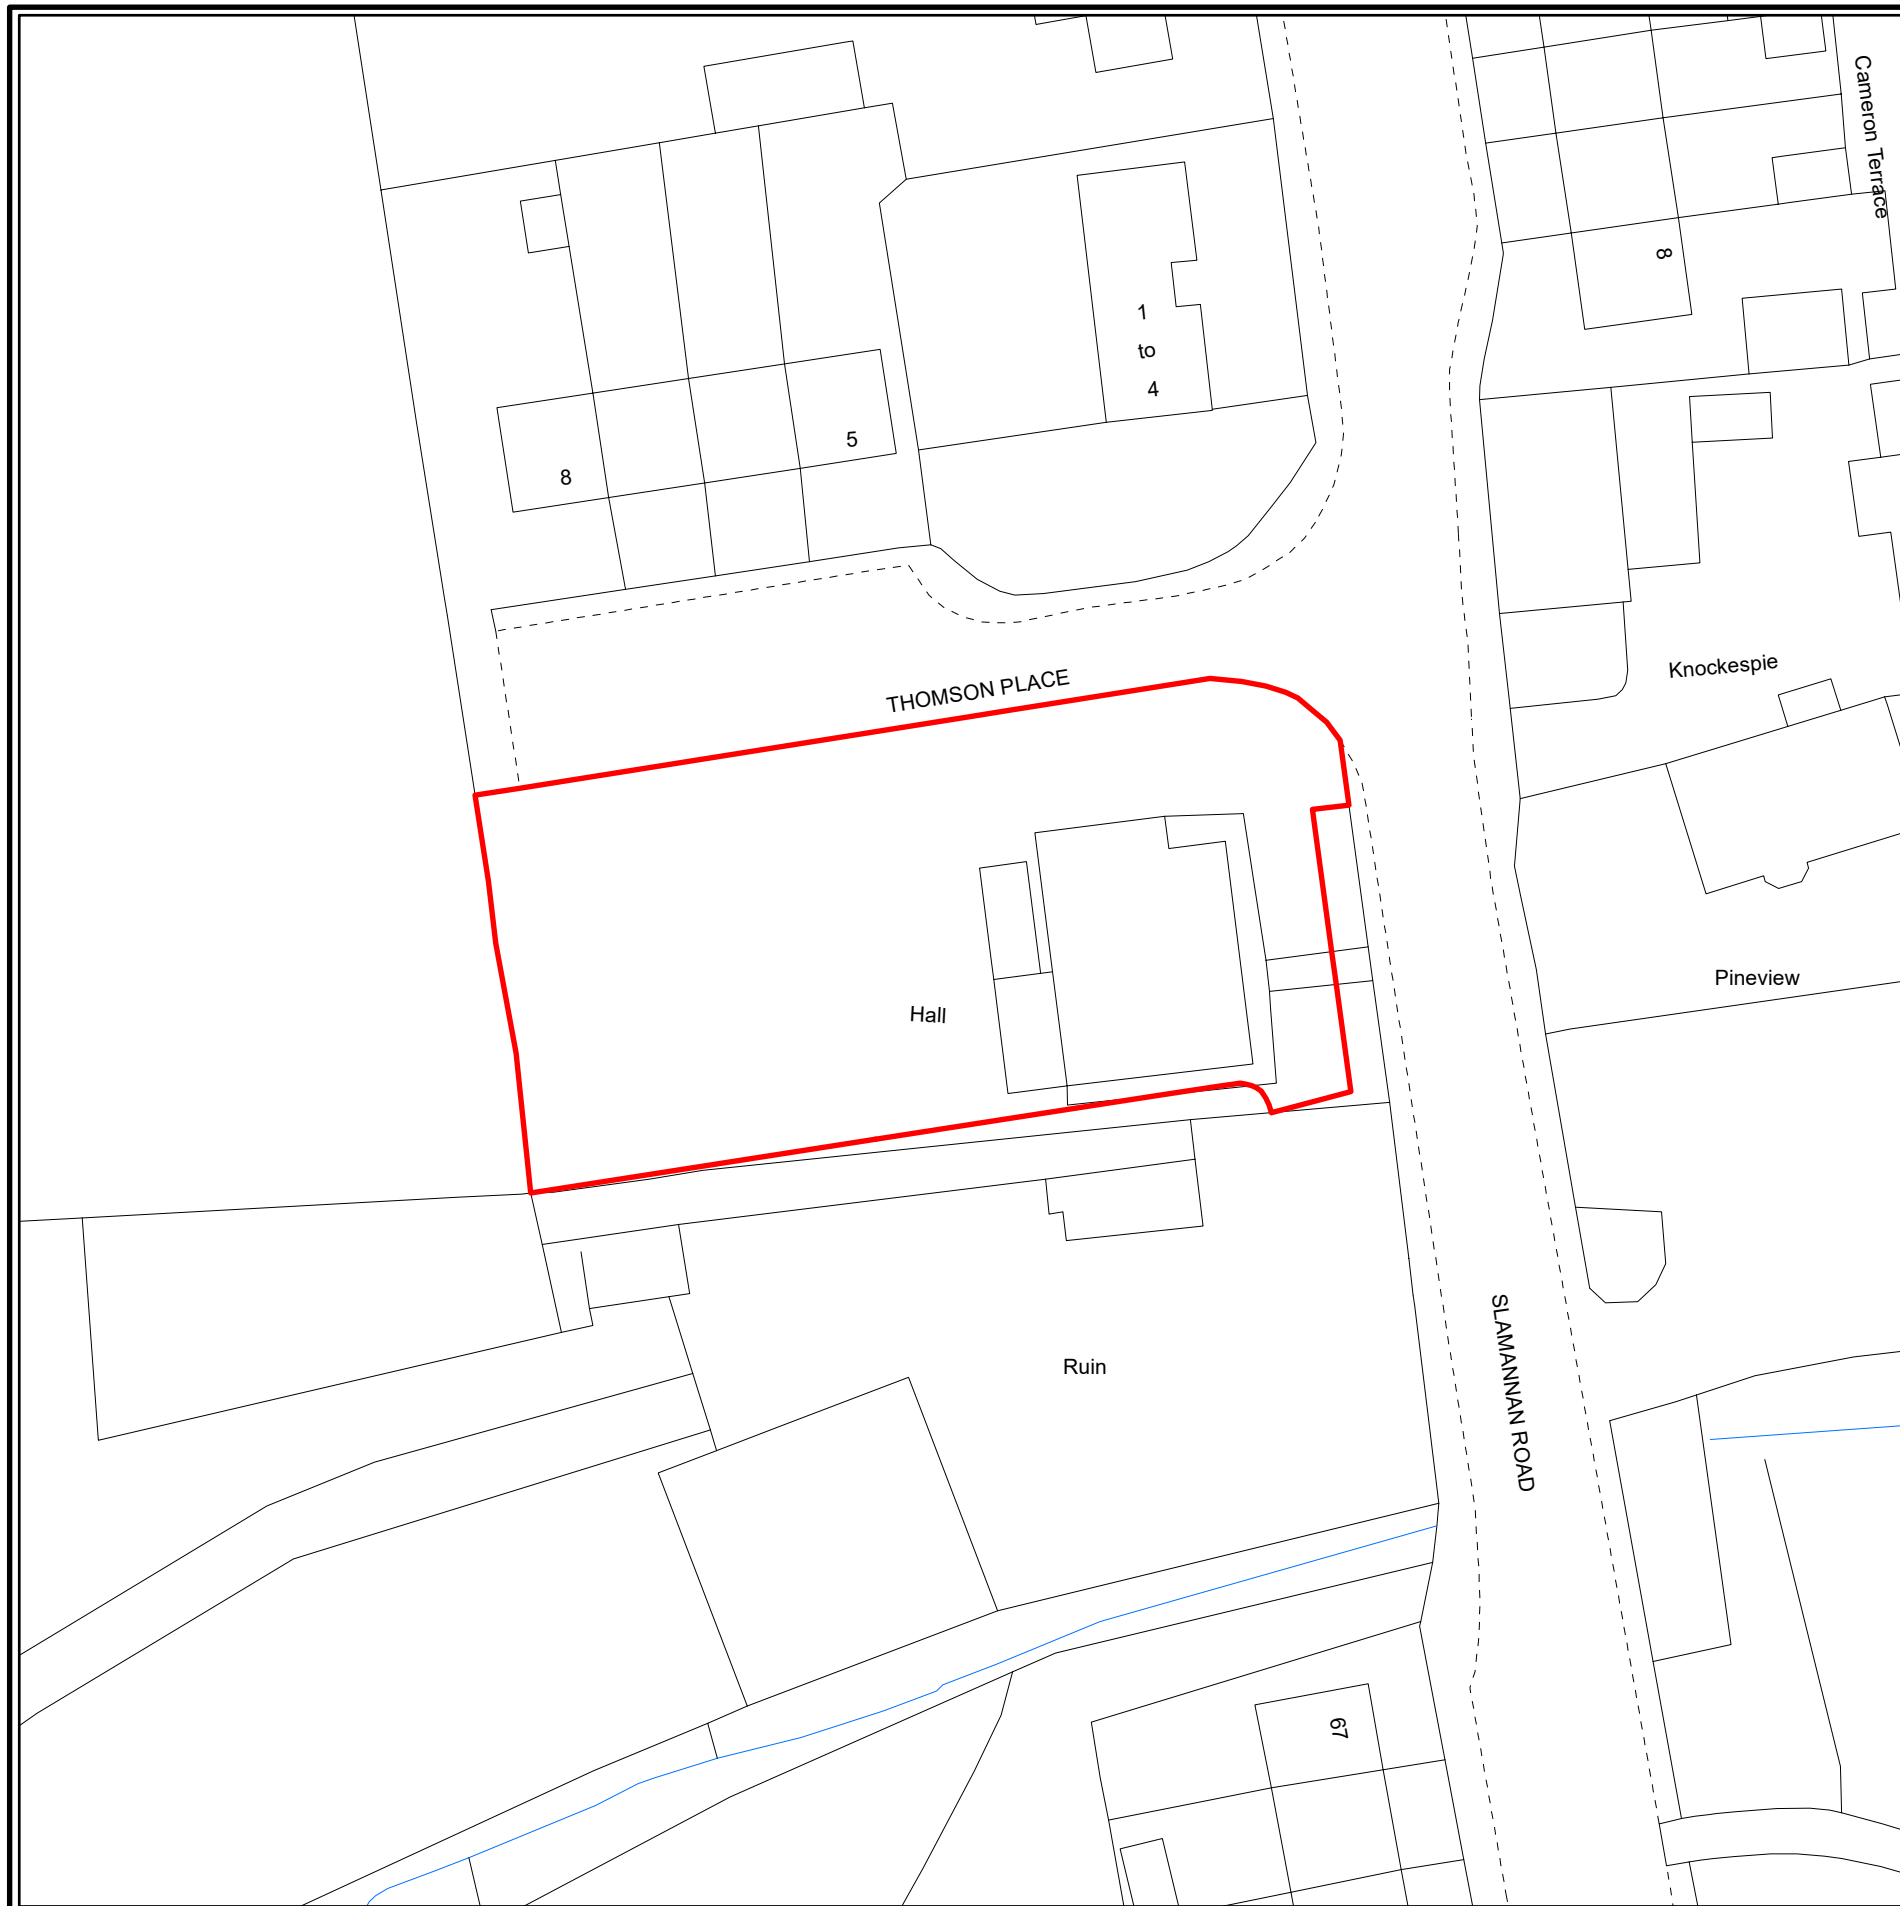

# Falkirk Council

LOCATION PLAN

scale: 1:10,000

Subject:

## Limerigg Community Hall

Area: 1478 sqm (0.365 acre) or thereby.

Scale:  
1:500

Plan No:  
3201

Date:  
3.5.2024

### Place Services

Falkirk Stadium, 4 Stadium Way, Falkirk, FK2 9EE

© Crown copyright and database rights 2024 Ordnance Survey 0000851917. You are permitted to use this data solely to enable you to respond to, or interact with, the organisation that provided you with the data. You are not permitted to copy, sub-licence, distribute or sell any of this data to third parties in any form.