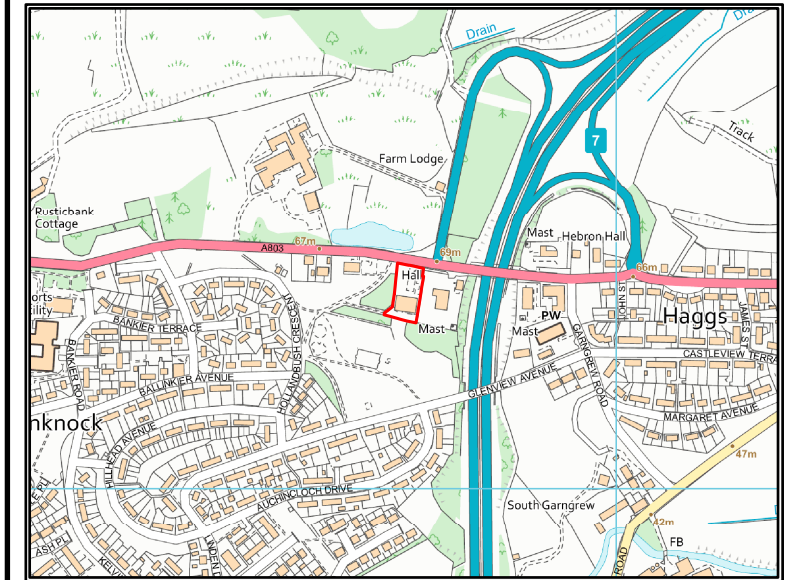

Falkirk Council

LOCATION PLAN

scale: 1:10,000

Subject:

Banknock Community Centre

Area: 2596 sqm (0.64 acre) or thereby.

Scale:
1:500

Plan No:
3179

Date:
2.5.2024

Place Services

Falkirk Stadium, 4 Stadium Way, Falkirk, FK2 9EE

 Open Grass Area

© Crown copyright and database rights 2024 Ordnance Survey 0000851917. You are permitted to use this data solely to enable you to respond to, or interact with, the organisation that provided you with the data. You are not permitted to copy, sub-licence, distribute or sell any of this data to third parties in any form.