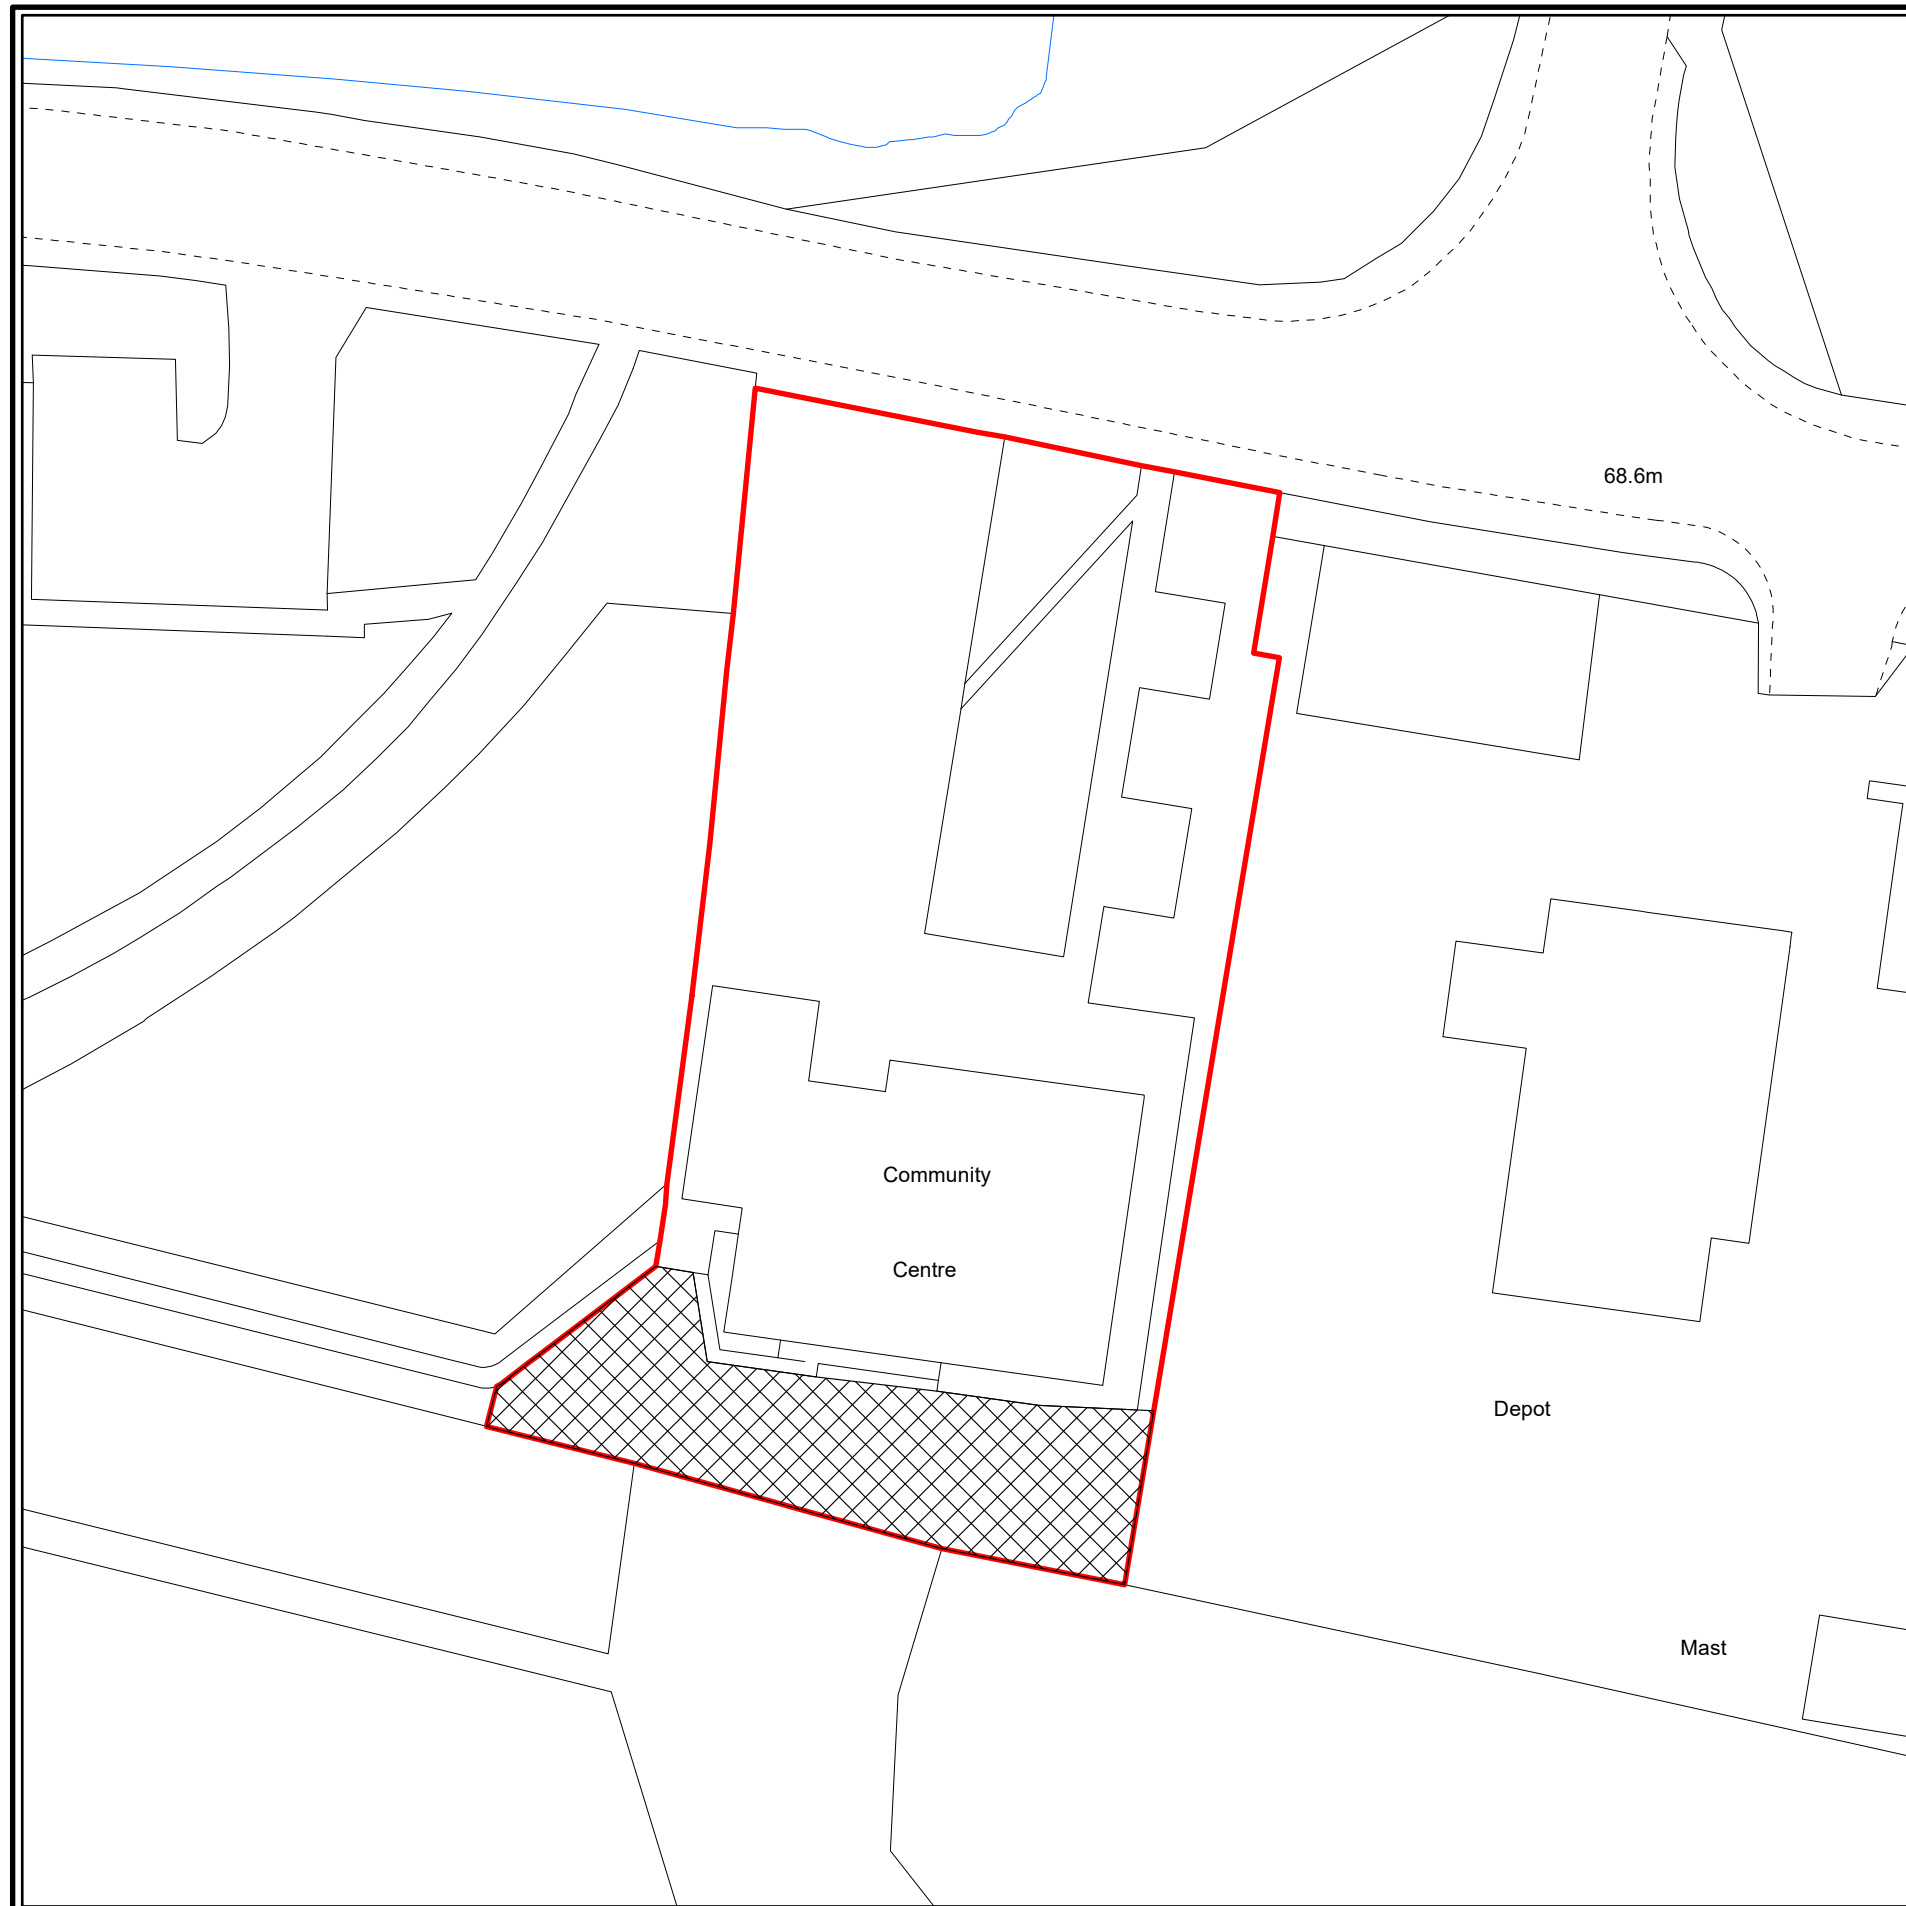

Falkirk Council

LOCATION PLAN

scale: 1:10,000

Subject:

Banknock Community Centre

Area: 2596 sqm (0.64 acre) or thereby.

Scale:
1:500

Plan No:
3179

Date:
2.5.2024

Place Services

Falkirk Stadium, 4 Stadium Way, Falkirk, FK2 9EE

 Open Grass Area

© Crown copyright and database rights 2024 Ordnance Survey 0000851917. You are permitted to use this data solely to enable you to respond to, or interact with, the organisation that provided you with the data. You are not permitted to copy, sub-licence, distribute or sell any of this data to third parties in any form.