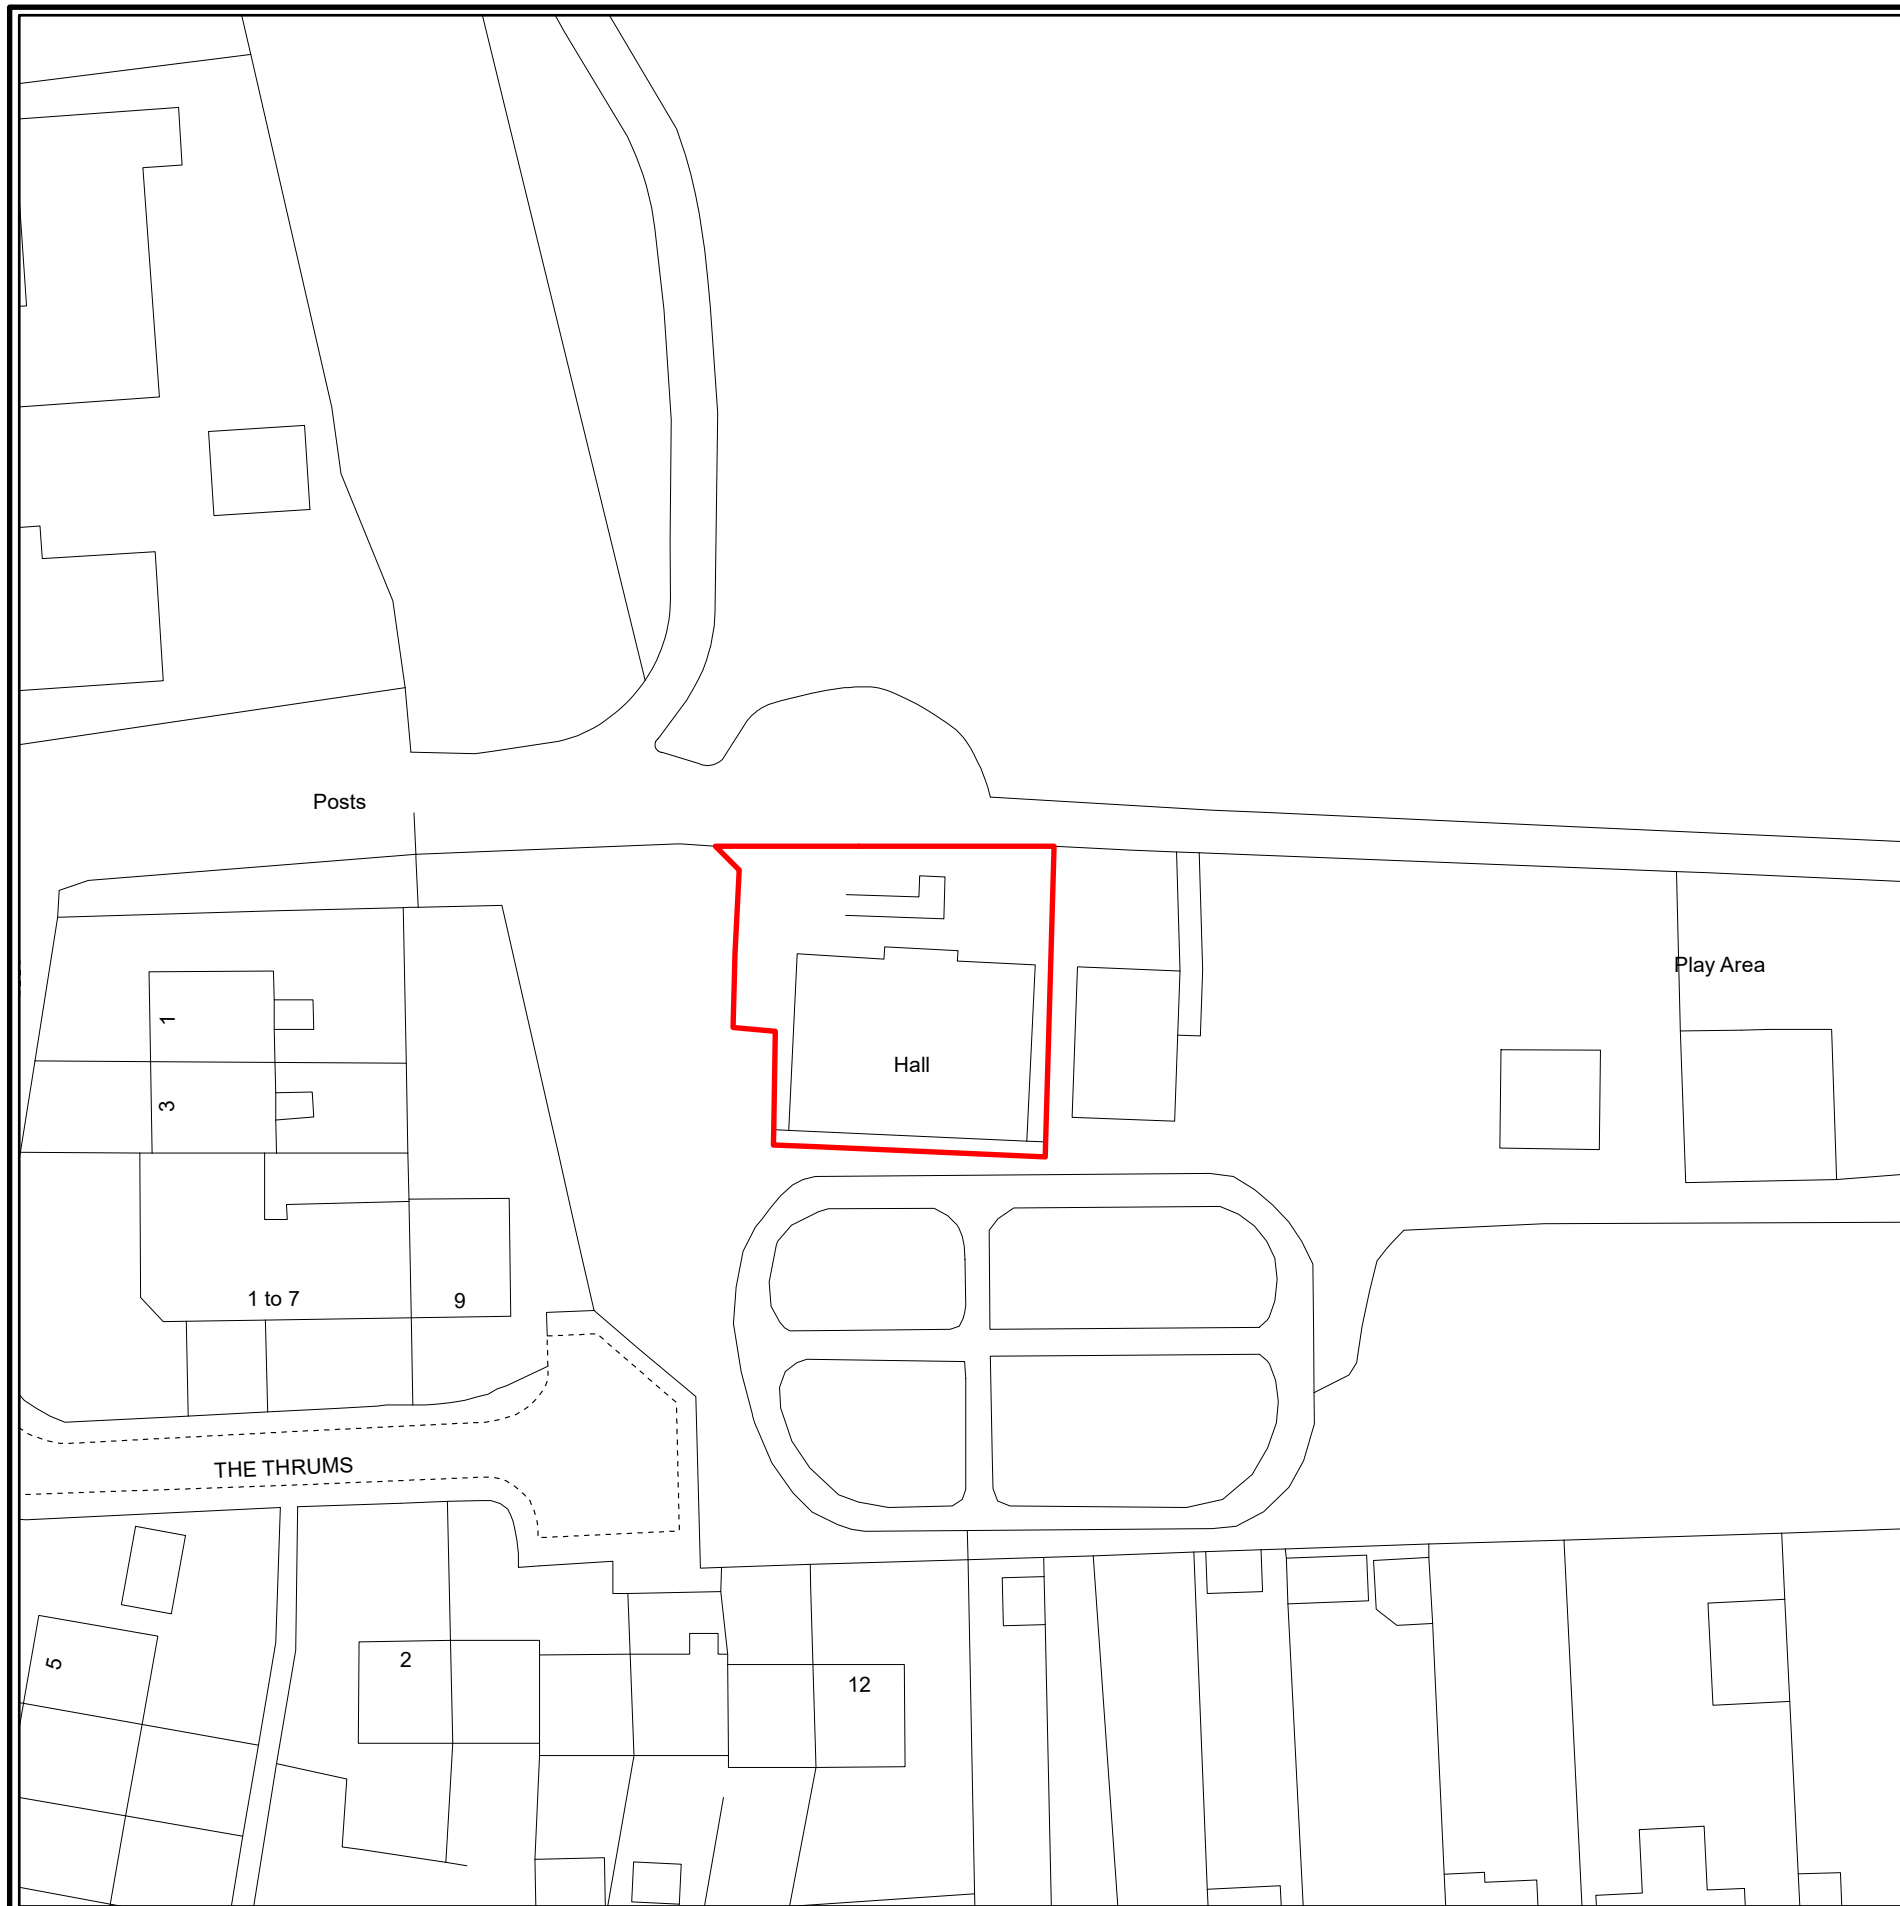

Falkirk Council

LOCATION PLAN

scale: 1:10,000

Subject:

Laurieston Community Hall

Area: 400 sqm (0.1 acre) or thereby.

Scale: 1:500

Plan No: 3199

Date: 3.5.2024

Place Services

Falkirk Stadium, 4 Stadium Way, Falkirk, FK2 9EE

© Crown copyright and database rights 2024 Ordnance Survey 0000851917. You are permitted to use this data solely to enable you to respond to, or interact with, the organisation that provided you with the data. You are not permitted to copy, sub-licence, distribute or sell any of this data to third parties in any form.