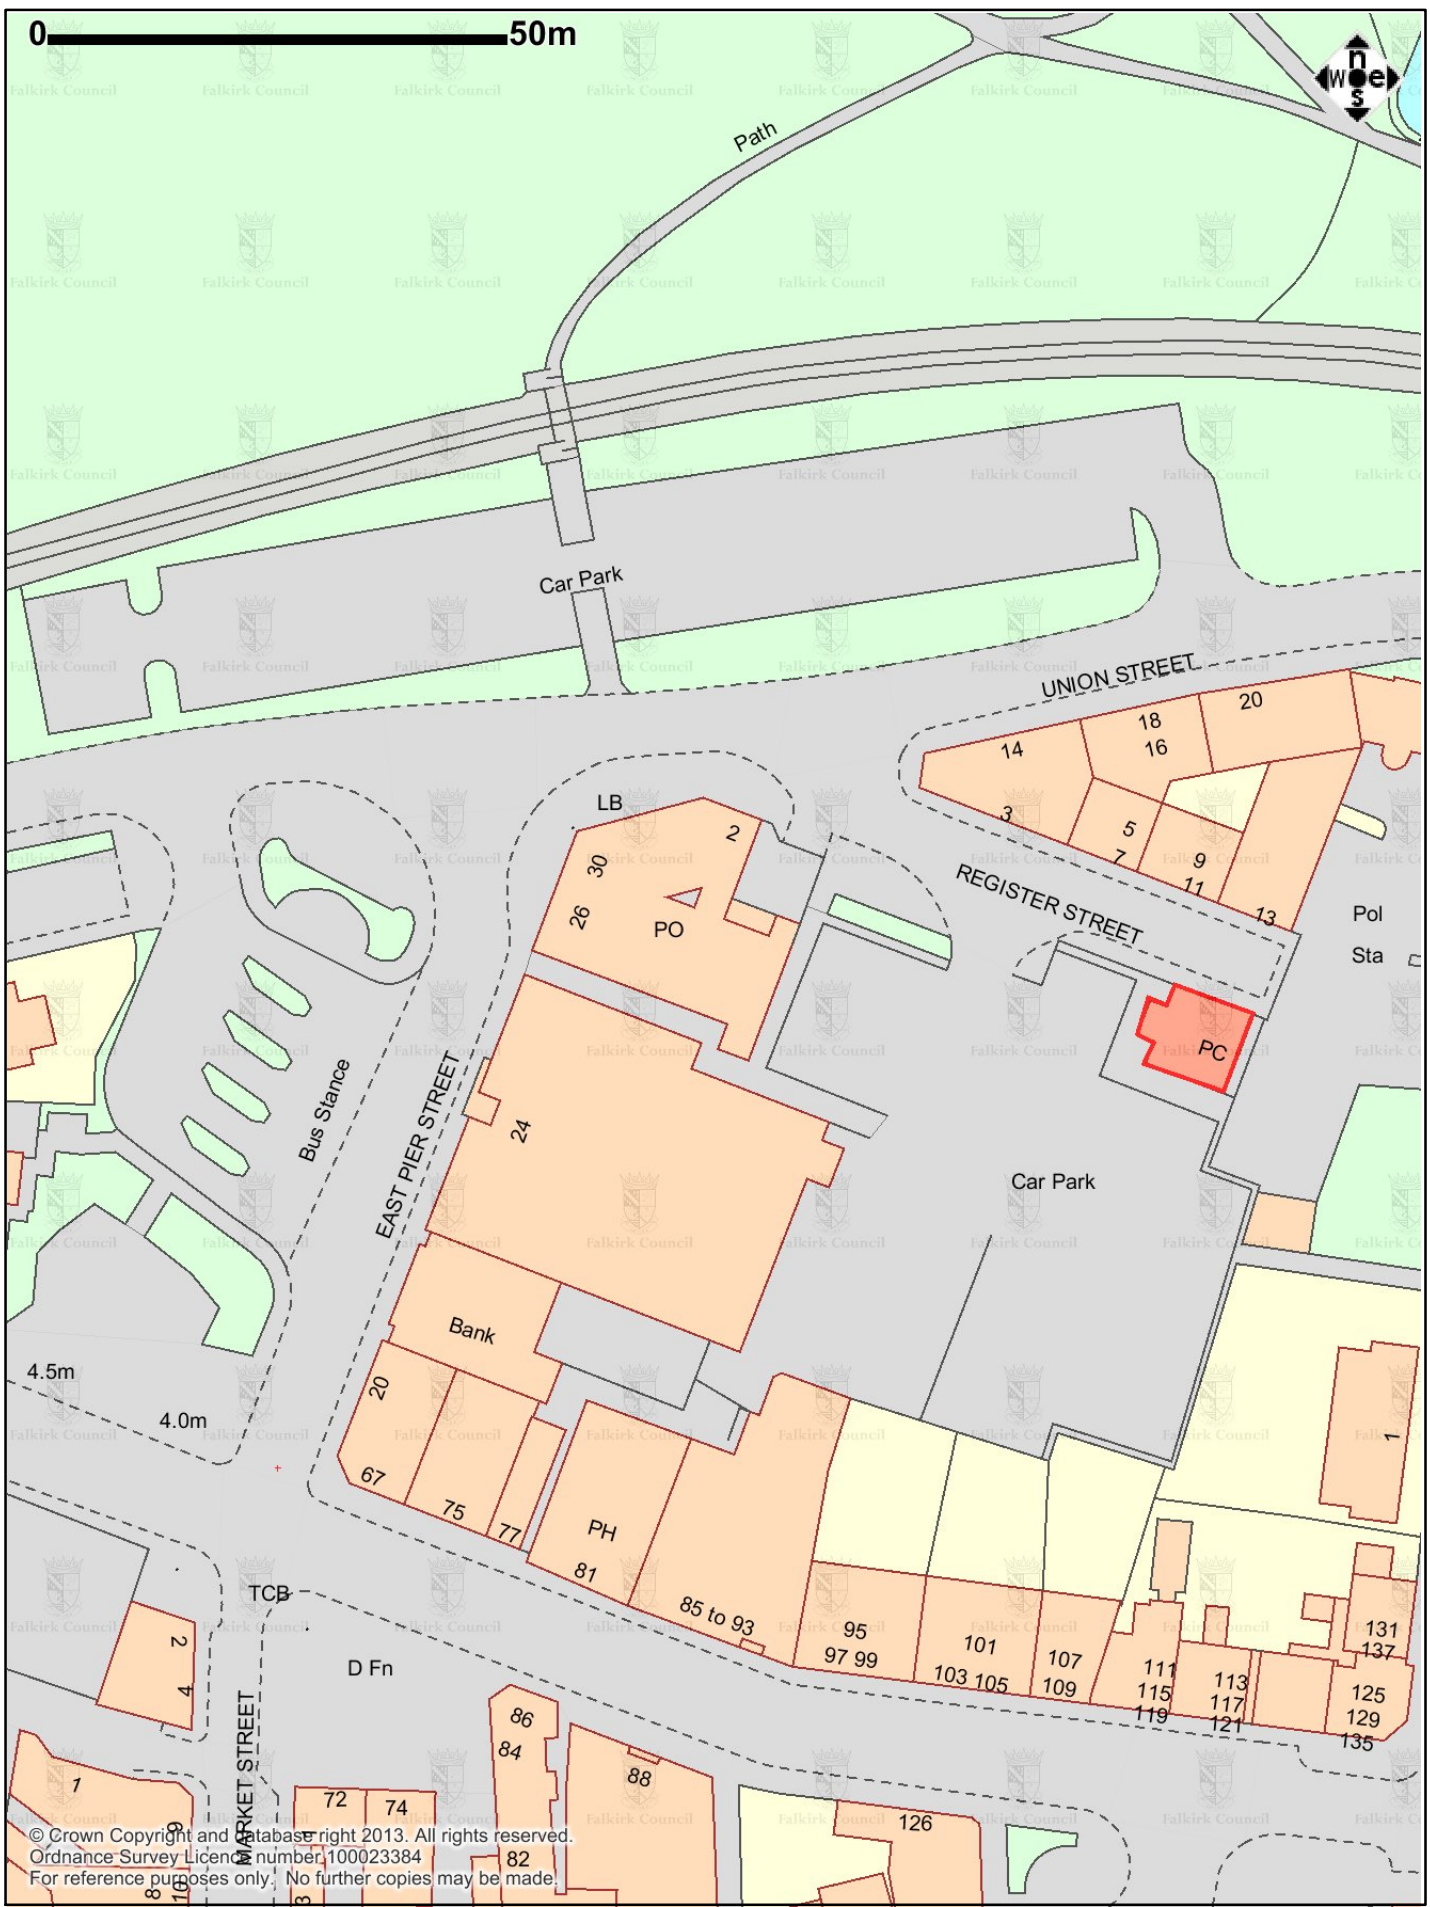

0 50m

© Crown Copyright and database right 2013. All rights reserved.
Ordnance Survey Licence number 100023384
For reference purposes only. No further copies may be made.

Reproduced by permission of Ordnance Survey on behalf of HMSO. © Crown copyright and database right 2012. All rights reserved.
Ordnance Survey Licence number 100023384

Location Map
WC Register Street, Bo'ness